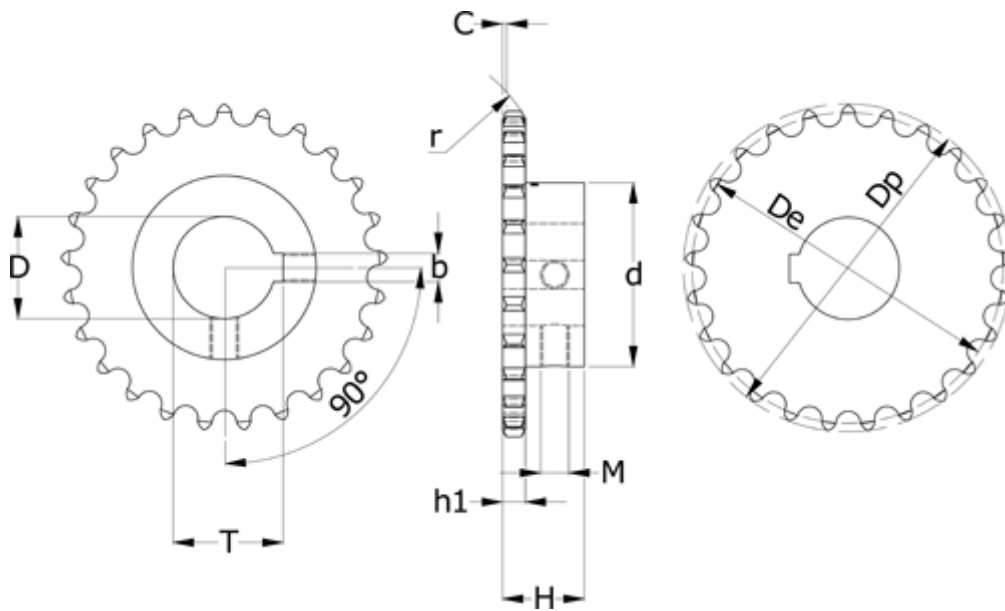

# Data Sheet

Article number: 616011007010030

Description: Sprocket 12 B-1 Z=10 simplex  
bore 30H7 with keyway

## Measures

b = 8	M = M6
C = 2	Number of teeth = 10
d = 47	Pitch = 19.05
D = 30	r = 19
De = 61.64	t = 33.3
Dp = 69	
H = 30	
h1 = 11.1	